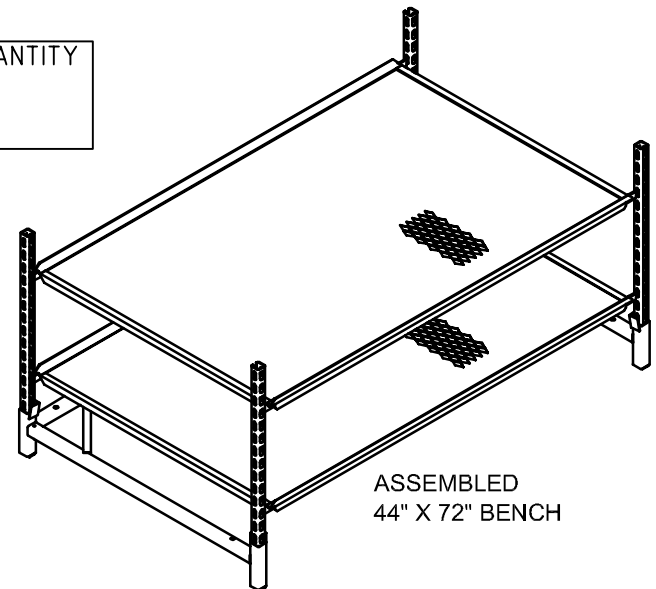

BENCH SHELF
#MRCH44S
70½" X 43⅞"

QUANTITY
2 PER UNIT

35" POLE
#POLE35

QUANTITY
4 PER UNIT

BENCH BASE
#MRCH44B
44" X 72"

QUANTITY

ASSEMBLED
44" X 72" BENCH

DRAWN BY PWE	DATE 06.09.05	REV# ---- REV.DATE ----	BY ----	FINISH HDG	QTY. -	SCALE NTS
DESIGNED BY GVR	CHECKED BY --	TITLE/NAME 44" X 72" BENCH				
 VRE CARTS AND MERCHANDISING		CUSTOMER --			DRG NO. BENCH_44	
					SH.# 1 OF 1	