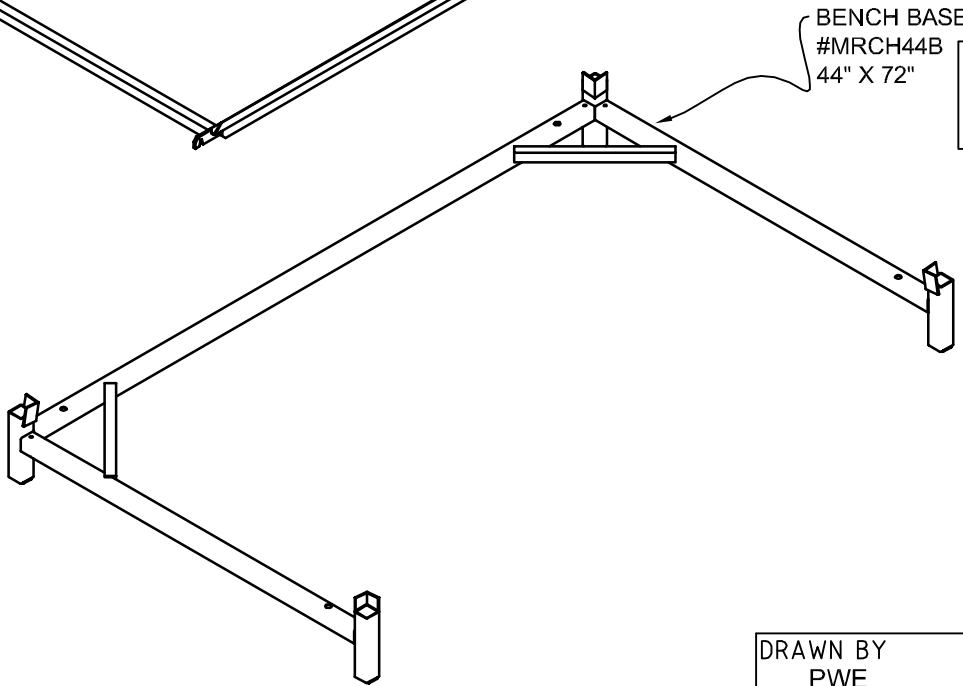

BENCH SHELF
#MRCH44S
70½" X 43⅞"

QUANTITY
2 PER UNIT

35" POLE
#POLE35

QUANTITY
4 PER UNIT

BENCH BASE
#MRCH44B
44" X 72"

QUANTITY

ASSEMBLED
44" X 72" BENCH

DRAWN BY PWE	DATE 06.09.05	REV# ---- REV.DATE ----	BY ----	FINISH HDG	QTY. -	SCALE NTS
DESIGNED BY GVR	CHECKED BY --	TITLE/NAME 44" X 72" BENCH				
 VRE CARTS AND MERCHANDISING		CUSTOMER --			DRG NO. BENCH_44	
					SH.# 1 OF 1	